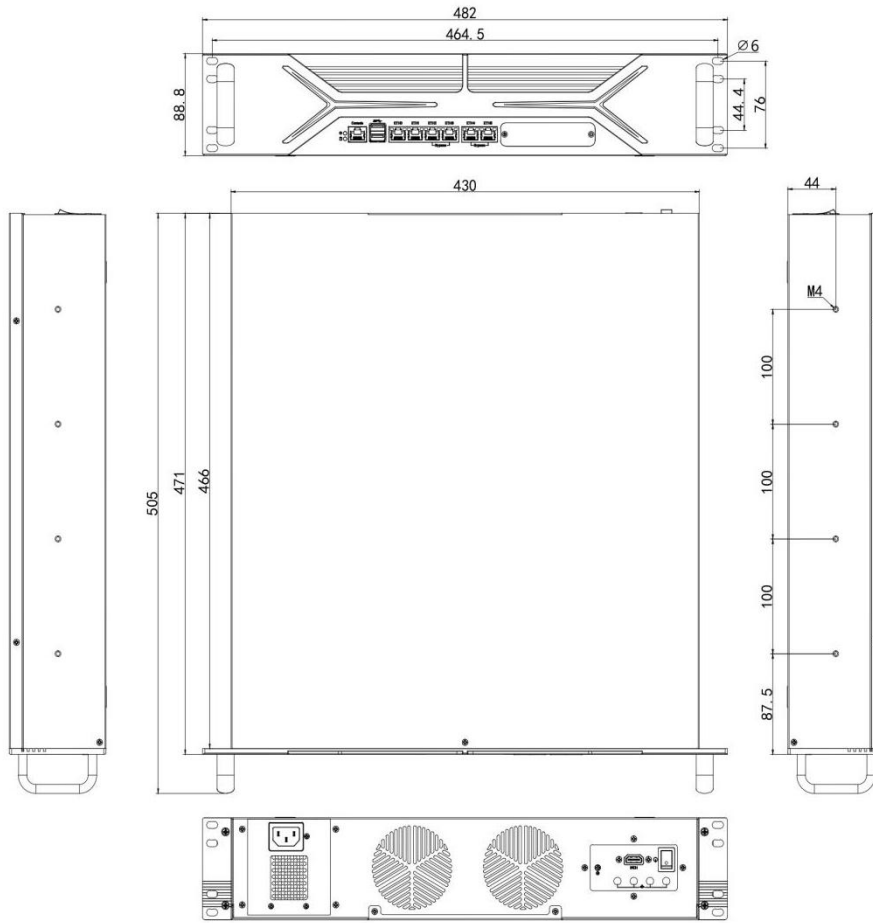

2U6L-ADL Drawing

Accessories List

Name	Quantity	Specification
Power Cord	1	Any Plug is optional (Chinese, British, USA standard etc)

Order Information

Configuration 1		Intel Core i3 12100	Standard Port
Configuration 2		Intel Core i5 12400	Standard Port
Configuration 3	2U6L-ADL	Intel Core i7 12700	Standard Port
Configuration 4		Intel Core i3 13100	Standard Port
Configuration 5		Intel Core i5 13400	Standard Port
Configuration 6		Intel Core i7 13700	Standard Port

Note: WiFi/4G antenna adapter cable needs to be 27cm